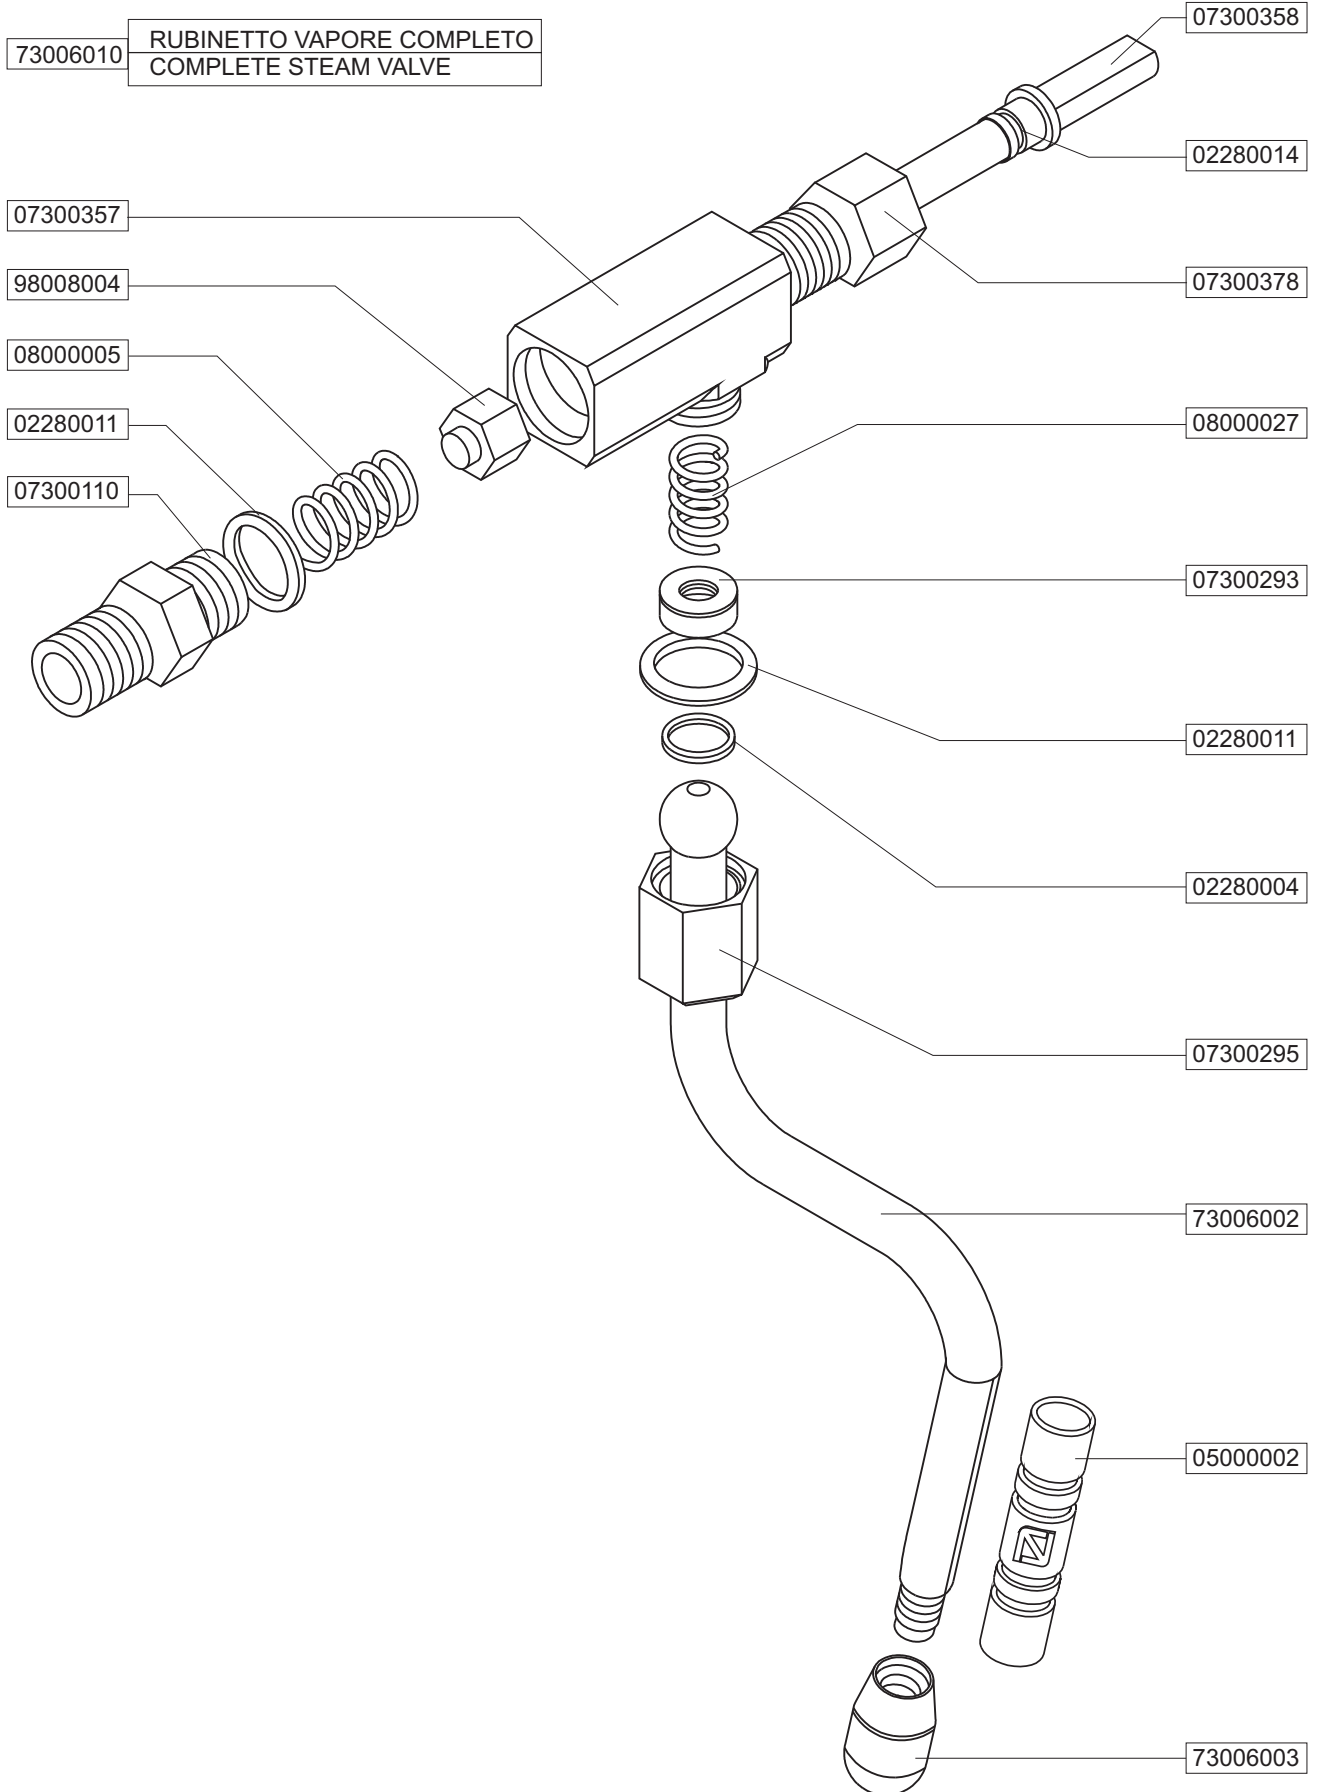

RUBINETTO VAPORE STEAM VALVE